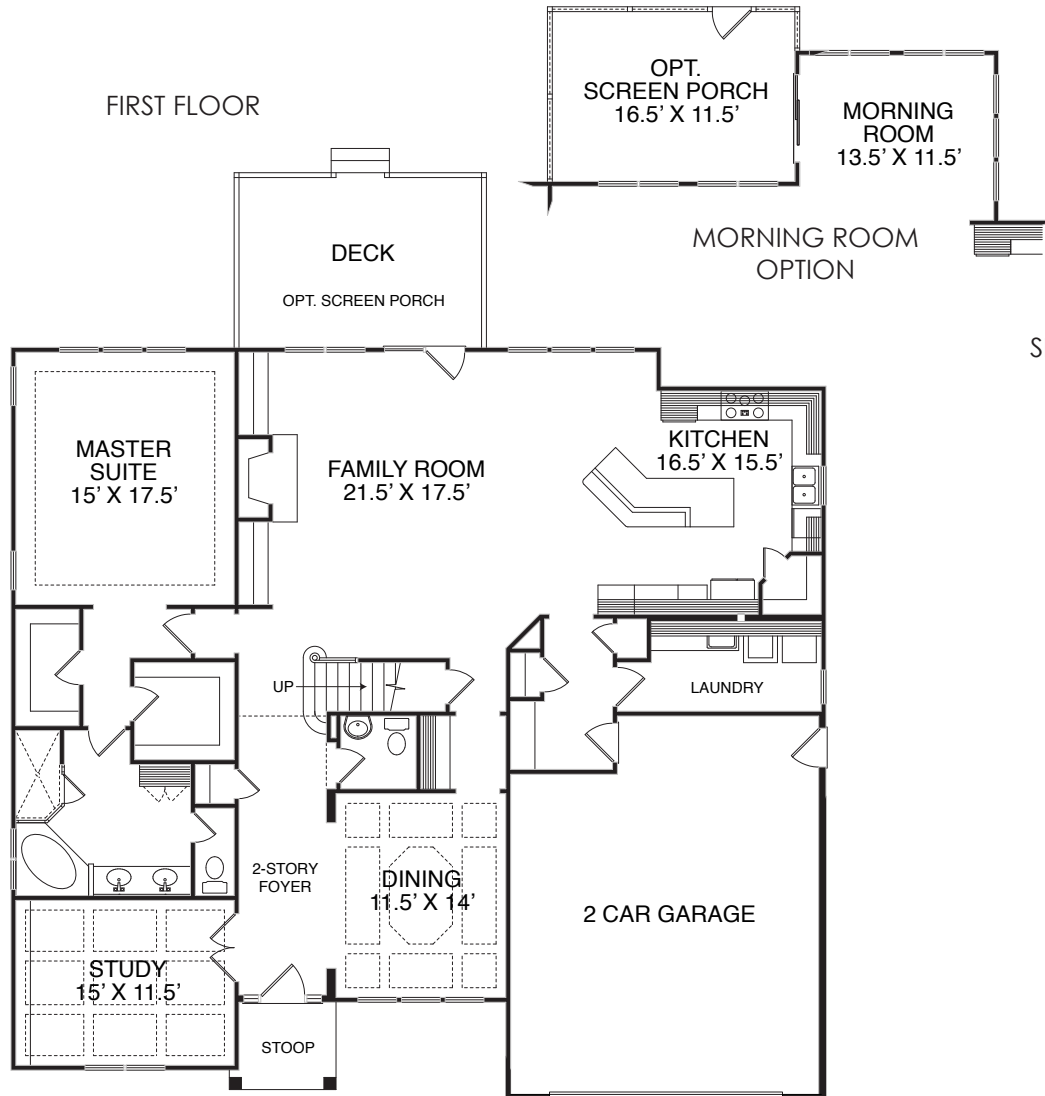

The Jackson

4 Bedrooms • 3.5 Baths • Study • Walk-in Storage • 2 Car Garage
Options: Screen Porch • Morning Room • Media Room • Finished 3rd Floor

Elevation A

Elevation C

Elevation B

The Jackson

Floor Plan
Elevation A

FIRST FLOOR

OPTIONAL FINISHED
THIRD FLOOR

SECOND FLOOR